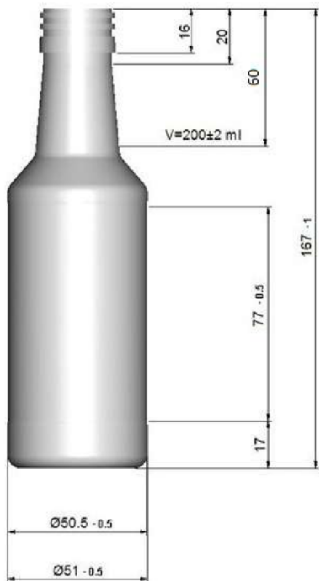

Cooper 200

General info

Item no. (SKU):	
Family / Range:	Cooper
Capacity:	200ml
Neck:	28 ROPP
Weight:	24
Shape:	Round
Material:	PET
Colour:	All Colours Available
Print Areas:	
Country of Origin:	Lithuania

Packaging Info

Packed in Boxes

Box Dimensions (mm):	594 x 394 x 448
Quantity per box (pcs):	240
Boxes per pallet (pcs):	20
Quantity per pallet (pcs):	4800
Net weight (kg):	115
Gross weight (kg):	139
Pallet height (mm):	2400

Packed in PE bags on trays (Half pallet)

Tray dimensions (mm):	1200 x 800 x 50
Quantity per tray (pcs):	380
Quantity per PE bag (pcs):	190
PE bags per tray (pcs):	2
Trays per pallet (pcs):	6
Quantity per pallet (pcs):	2280
Net weight (kg):	55
Gross weight (kg):	68
Pallet height (mm):	1200